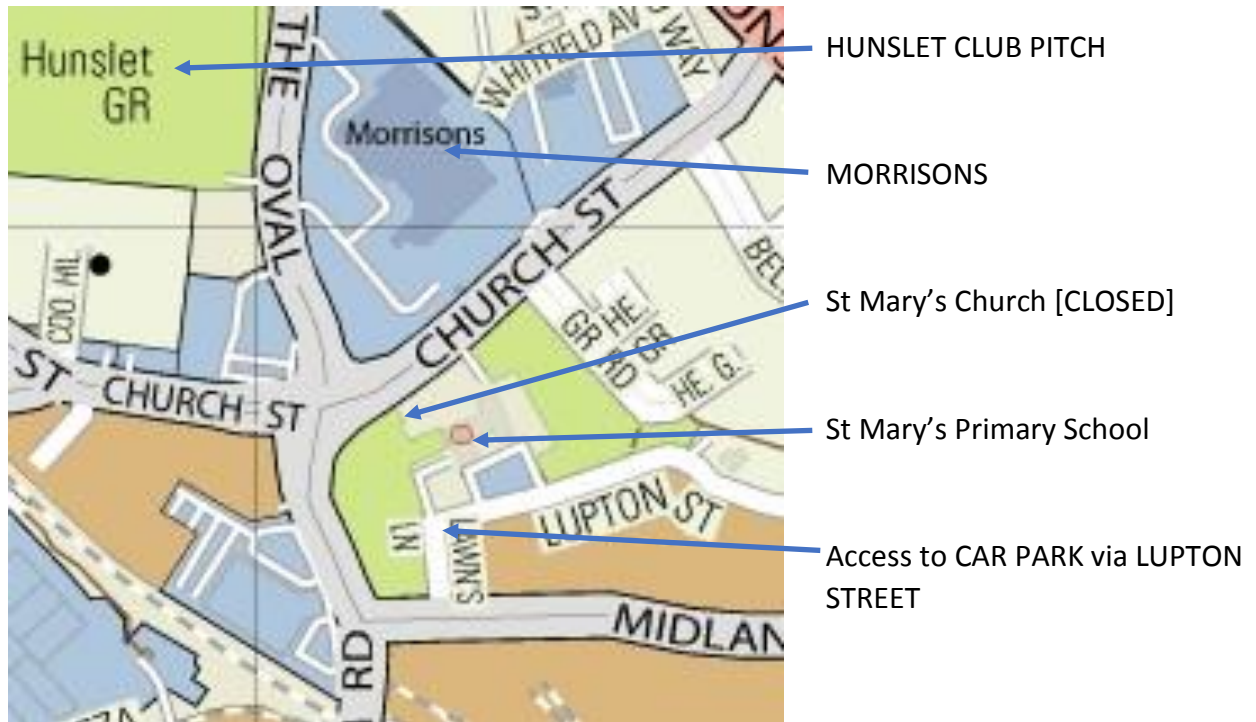

Location of Hunslet Gathering

@ St Mary's Primary School and Car Park

The postcode for Hunslet St Mary's Primary School is **LS10 2QY**.

Remember! Access isn't from Church Street but *LUPTON STREET*